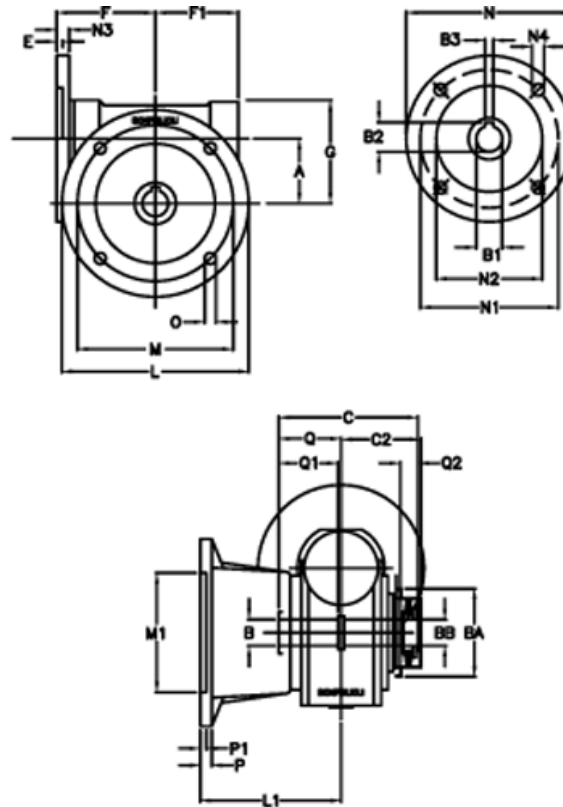

Article number: 390204402062836

Description: Worm Gear with Torque Limiter
VF 44-L2-FA-20-P71B14

Measures

a = 44.6	C2 = 48	m = 87	P = 9
B = 18	Description = VF 44FA-xx-71B14	M1 = 60	P1 = 7
B1 E7 = 14	E = 2	N = 105	Q = 32.0
B2 = 16.3	F = 65	N1 = 85	Q1 = 32
B3 H9 = 5	F1 = 54	N2 = 70	Q2 = 12
BA = 40	g = 71	N3 = 10.0	
BB H7 = 11	L = 110	N4 = 7.0	
C = 79	L1 = 90	O = 8.5	